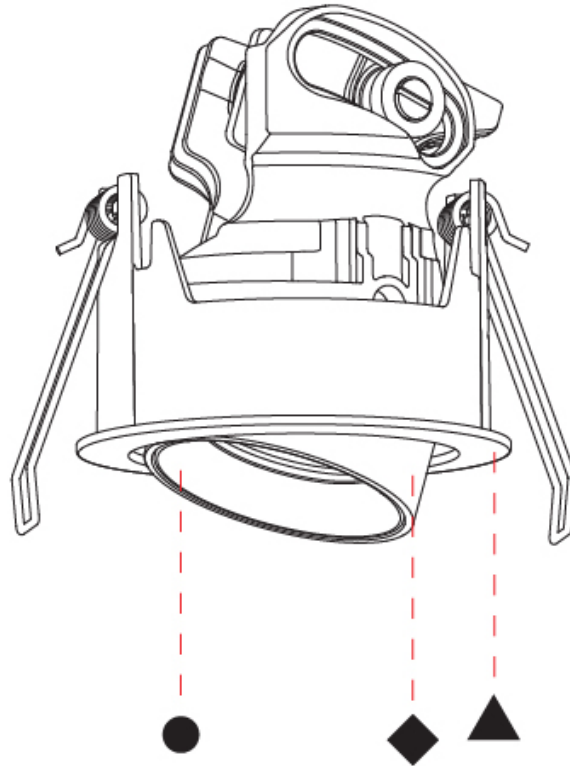

INVADER COMPACT ADJUSTABLE RECESSED

A35813-

PROJECT _____

TYPE _____

SPECIFIER _____

QUANTITY _____

DATE _____

A